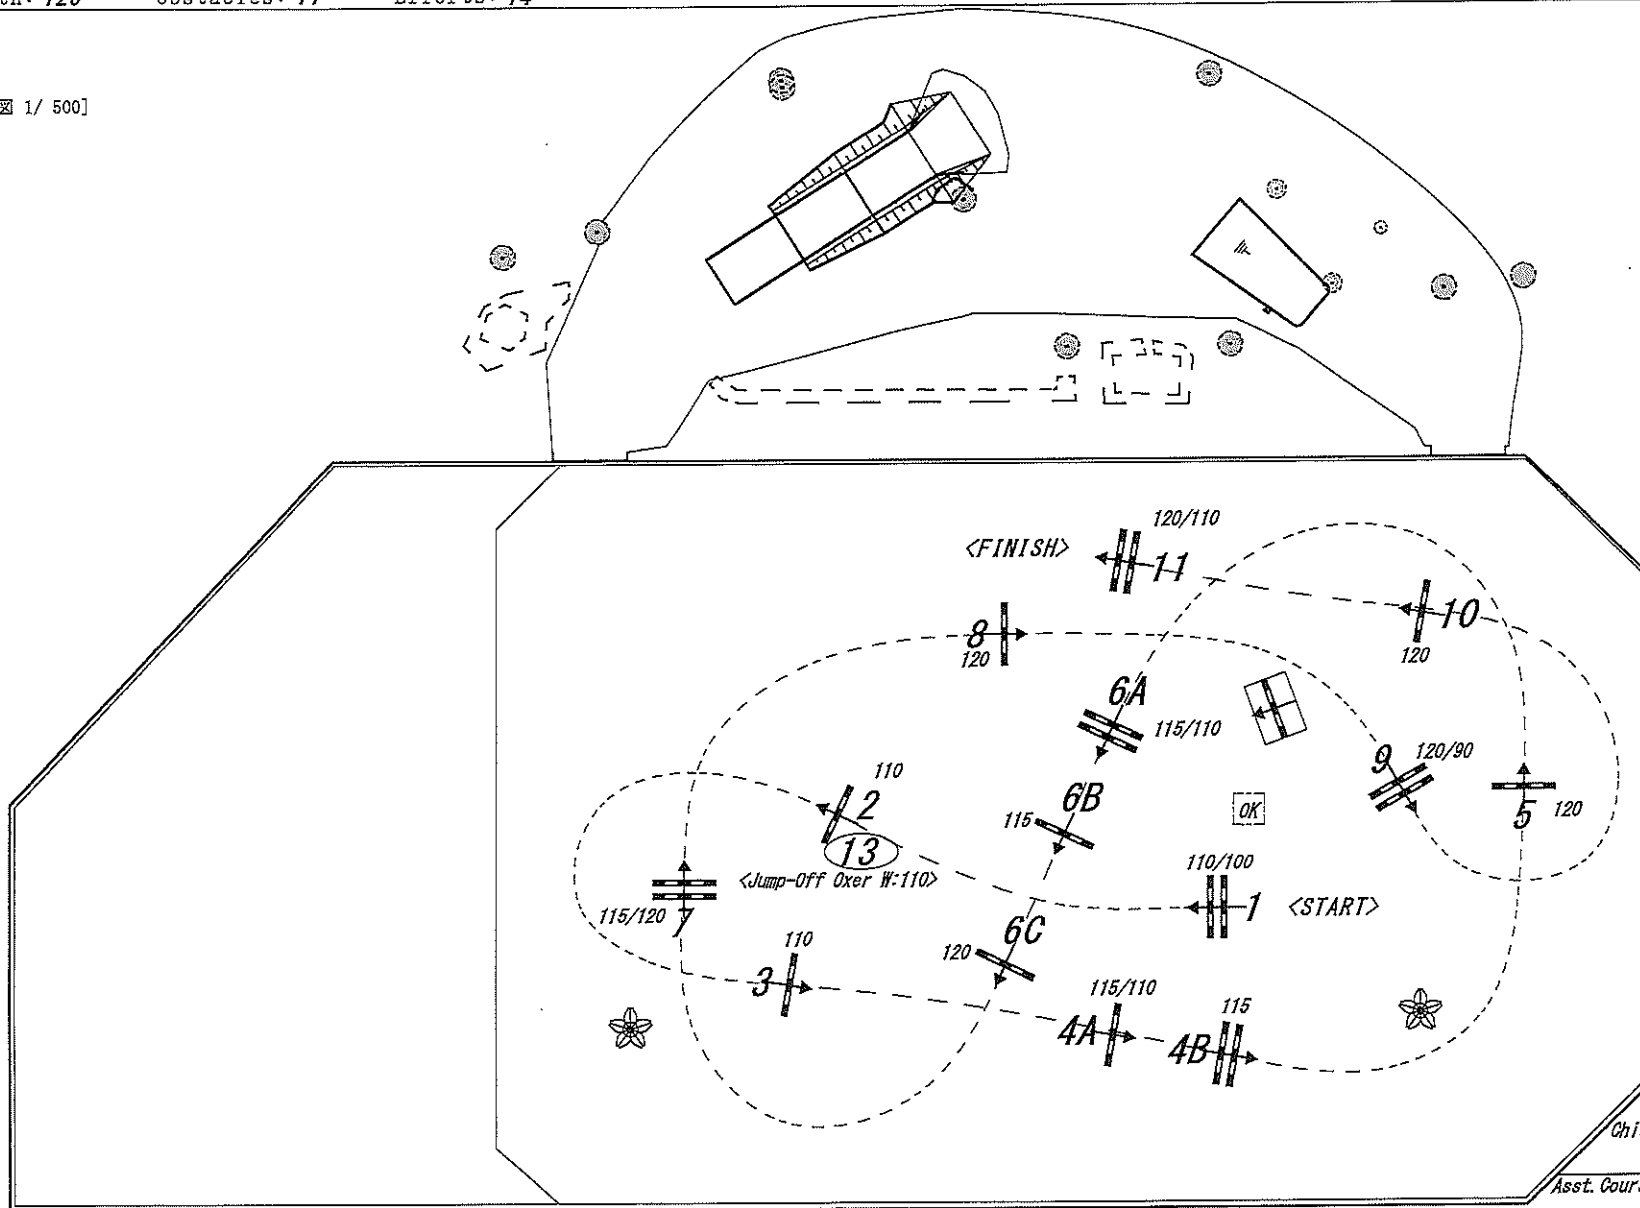

SAGA 2024 馬術競技リハーサル大会
 #9 成年男子・成年女子・少年 標準障害飛越競技

Date: 1-2. 6. 2024
 Venue: MIKI HORSE LAND PARK

Table: A FEI Re/Art.: 238. 2-2

1st. JUMP OFF: 8-(13)-3-4B-6B-6C-7

Speed: 350 m/min
 Length: 420 m

Time allowed: 72. sec
 Time limit: 144. sec
 Penalty time: sec

Length: 310 m
 Time allowed: 54 sec
 Time limit: 108 sec
 Penalty time: sec

2-1
 2024. 5/30

Height: 120 Obstacles: 11 Efforts: 14

Obstacles: 6 Efforts: 7

6/2. 8. 19.

[経路図 1/ 500]

JUDGE

Chief Course Designer: MURATA Tatsuya
 Course Designer: KIMURA Yuya
 TAKAHASHI Shoichi
 Asst. Course Designer: YAMAGISHI Tatsuhiko
 NAKAMURA Masakazu/ISHIKORI Yutaka
 KOYAKE Toshitsugu/OMURA Nobuyuki